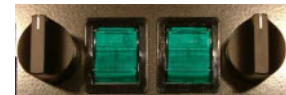

# DUAL DIMMER

NEW !

For ten years now we have produced our very popular 3000 Watt single channel Dimmer; however, many of you wanted a two channel version in the same size box (in fact the same box) - well, we listened and here it is, with many of the new features you asked for!

These main features are:

- ✓ Two independently dimmable 1500 Watt channels
- ✓ Extremely robust construction, both mechanically and electrically, which makes the unit almost unbreakable
- ✓ Two heavy duty metal protective handles prevent damage to the Dimmer, as well as preventing the knobs from being accidentally knocked
- ✓ High quality control potentiometers fitted with knobs machined from solid anodised aluminium attached with hardened steel hex key grub screws
- ✓ Fast precision fuses on both channels to protect the control chips from blown bubbles
- ✓ Fuse blown indicators on both channels, with a spare fuse in a dummy holder
- ✓ Dual double balanced interference suppression filters, which make the Dimmer very quiet - both audibly and electrically - keeps the sound recordist happy!
- ✓ A curly mains input lead with unbreakable red 13 Amp plug

Apart from oozing quality and being a very handsome piece of kit, the **Dual Dimmer** is designed above all to be very robust and reliable

The control Triacs have a massive 250 Amp surge capability - so, combined with new very high speed precision fuses, blown chips should be a thing of the past

- ✓ There is a double pole illuminated ON/OFF switch for safety
- ✓ The unit has fully screened, double balanced interference suppression

**Price: £175**

Height: 90 mm  
Length: 220 mm  
Width: 120 mm  
Weight: 1 kilo